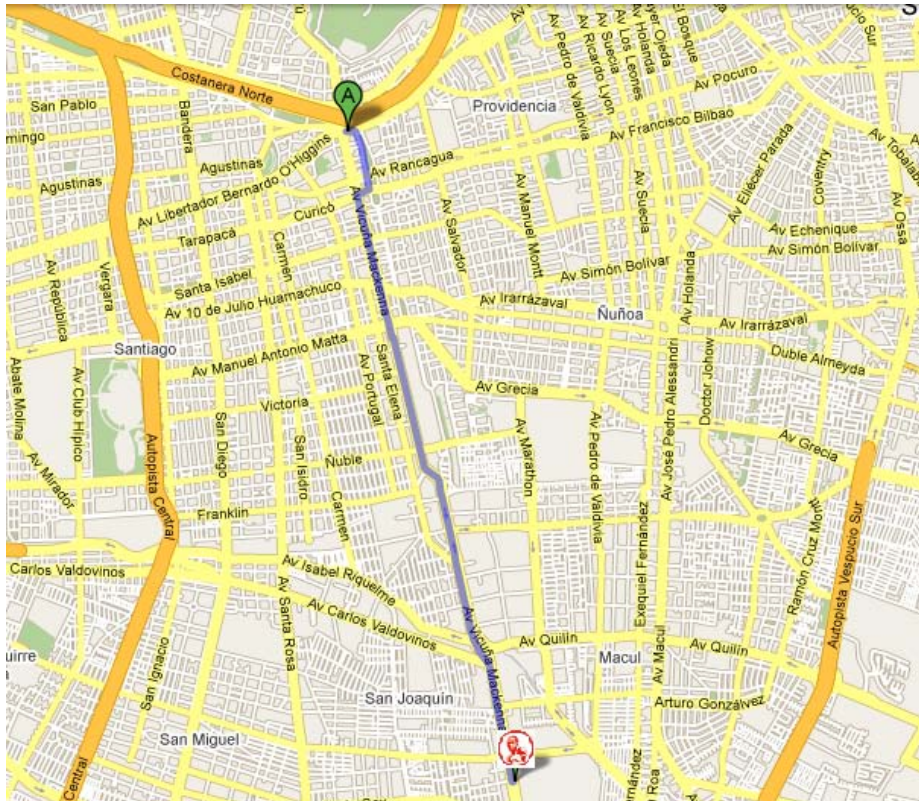

TRANSLATING RESEARCH INTO ACTION

**Directions to J-PAL offices in Santiago, Chile**

Pontificia Universidad Católica de Chile, Instituto de Economía,  
Av. Vicuña Mackenna 4860  
Santiago, Chile

**By Car**

Driving Directions from Plaza Italia:

1. Head east on Av. Providencia towards Ramón Carnicer.
2. Slight right at Ramón Carnicer. Continue for 650 m.
3. Turn right at Av. Francisco Bilbao.
4. Continue onto Curico.
5. Turn left at Av. Vicuña Mackenna.
6. Continue onto Av. Vicuña Mackenna for about 1.6 km
7. The Pontificia Universidad Católica (San Joaquín campus) would be on the right, so you need to make a U-turn.